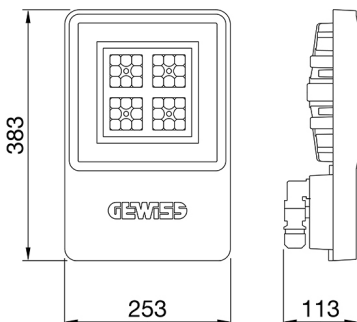

Smart [4] HACCP is the series of indoor LED lighting devices suitable for lighting in the food and beverage industry, ideal for illuminating production areas, warehouses and logistics areas. Three different sizes available: 1M, 2M and 4M. The body is made of nylon "Halogen-free" loaded with grey fibreglass (RAL7035) with venting and anti-condensation device, aluminium alloy heat dissipation device EN AB 44300. It is equipped with a double optical system that provides a metallic reflector with ARRAY optics and a metallic reflector with PMMA lenses stabilized at UV, high efficiency, which allow a wide variety of light distributions 30°, 60°, and 90°, asymmetric and elliptical, screen in PMMA. It is possible to install hanging, wall and projection devices. It is available with three types of Colour Temperature (4000K / 5700K), CRI>80 Colour Rendering Index and two power supply options (ON/OFF or DALI).

### DIMENSIONAL

### PHOTOMETRIC DISTRIBUTION

Product Data Sheet  
**GWS4120HQ857**

SMART [4]\*

TECHNICAL SYMBOLOGY

**IP**  
IP65

**IK**  
IK07

**GWT**  
650 °C

STANDARDS/APPROVALS