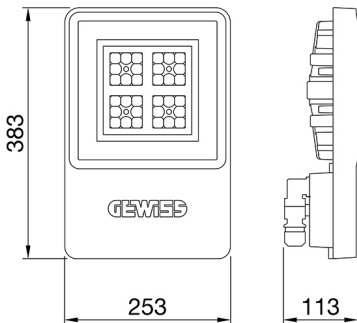

Smart [4] HACCP is the series of indoor LED lighting devices suitable for lighting in the food and beverage industry, ideal for illuminating production areas, warehouses and logistics areas. Three different sizes available: 1M, 2M and 4M. The body is made of nylon "Halogen-free" loaded with grey fibreglass (RAL7035) with venting and anti-condensation device, aluminium alloy heat dissipation device EN AB 44300. It is equipped with a double optical system that provides a metallic reflector with ARRAY optics and a metallic reflector with PMMA lenses stabilized at UV, high efficiency, which allow a wide variety of light distributions 30°, 60°, and 90°, asymmetric and elliptical, screen in PMMA. It is possible to install hanging, wall and projection devices. It is available with three types of Colour Temperature (4000K / 5700K), CRI>80 Colour Rendering Index and two power supply options (ON/OFF or DALI).

DIMENSIONAL

PHOTOMETRIC DISTRIBUTION

Product Data Sheet

GWS4120HQ840

SMART [4]*

TECHNICAL SYMBOLOGY

097.0 מ"ר

IP
IP65