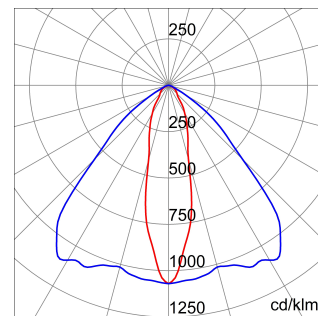

PHOTOMETRIC DISTRIBUTION