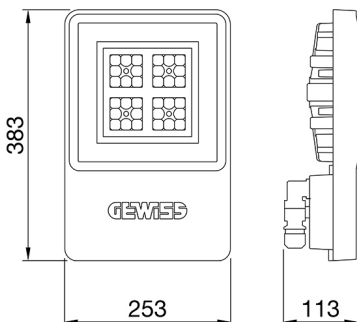

Smart [4] HACCP is the series of indoor LED lighting devices suitable for lighting in the food and beverage industry, ideal for illuminating production areas, warehouses and logistics areas. Three different sizes available: 1M, 2M and 4M. The body is made of nylon "Halogen-free" loaded with grey fibreglass (RAL7035) with venting and anti-condensation device, aluminium alloy heat dissipation device EN AB 44300. It is equipped with a double optical system that provides a metallic reflector with ARRAY optics and a metallic reflector with PMMA lenses stabilized at UV, high efficiency, which allow a wide variety of light distributions 30°, 60°, and 90°, asymmetric and elliptical, screen in PMMA. It is possible to install hanging, wall and projection devices. It is available with three types of Colour Temperature (4000K / 5700K), CRI>80 Colour Rendering Index and two power supply options (ON/OFF or DALI).

### DIMENSIONAL