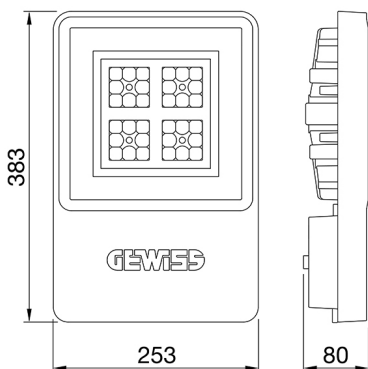

DIMENSIONAL