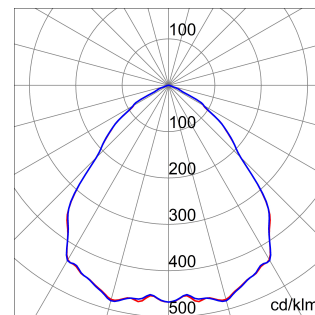

Smart [4] UL is the series of indoor LED lighting devices suitable for lighting of industries and sports facilities. Three different sizes available: 1M, 2M and 4M. The body is made of nylon "Halogen-free" loaded with gray fiberglass (RAL7035) with venting and anti-condensation device, aluminum alloy heat dissipation device EN AB 44300. It is equipped with a double optical system that provides a metallic reflector with ARRAY optics and a metallic reflector with PMMA lenses stabilized at the UV, high efficiency, which allow two different light distributions 60° and 90°. The electrical connection will be via 3x16 AWG tear-proof cable coming out of the product via a PG13.5 plastic cable gland UL certified. Industrial reflector is UL certified UL (UL 1598 - CSA C22.2 No. 250.0-18). It is possible to install hanging, wall and projection devices. It is available with three types of Colour Temperature (4000K / 5700K), CRI>80 Colour Rendering Index and ON/OFF power supply.

DIMENSIONAL

PHOTOMETRIC DISTRIBUTION