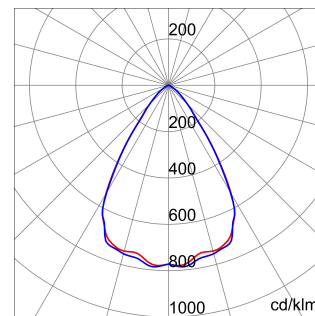

PHOTOMETRIC DISTRIBUTION