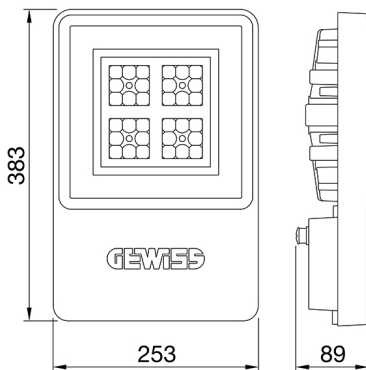

DIMENSIONAL