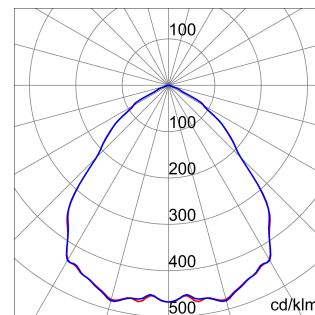

DIMENSIONAL

PHOTOMETRIC DISTRIBUTION

Product Data Sheet
GWS4424AA857

SMART [4]*

TECHNICAL SYMBOLOGY

IP
IP65

IK
IK08

GWT
850 °C