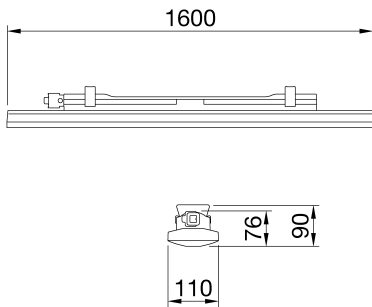

DIMENSIONAL