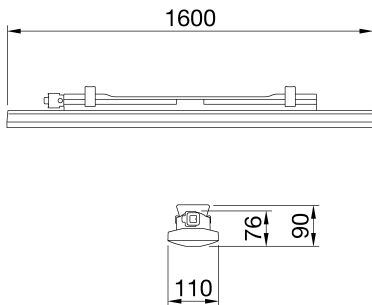

Smart [3] Plus is an IP66/69 ceiling light with LED Flip Type without wire boring, available in 3000K, 4000K, 5700K, with CRI ≥80 and ≥90. IK08 body in self-extinguishing polycarbonate RAL7035, for industrial applications and ideal for production areas, warehouses, and logistics areas Can replace high flux and lowbay fluorescent devices up to 10,000lm. Available in sizes 1200, 1600mm, powers from 38W to 63W, flows from 4,000lm to 10,000lm, with integrated On/Off or DALI power and 3 different optical solutions, Transparent, Opal and Transparent screen with medium-beam optics complete with TIR lens made of PMMA. The version with through wiring has pre-wired mechanical and electrical components, with a maximum of 25 devices installed in a continuous row. It is possible to install the suspension and wall appliance, accessories bracket GW with inclination of 30° or 45° on the vertical axis. An integrated DALI emergency kit version is available.

### DIMENSIONAL