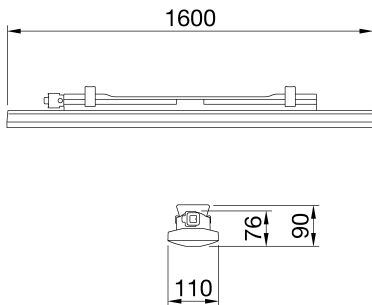

DIMENSIONAL