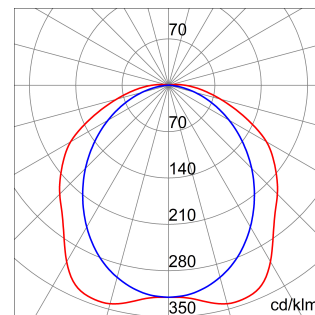

PHOTOMETRIC DISTRIBUTION

TECHNICAL SYMBOLOGY

IP

IP65

IK

IK08

GWT

850 °C