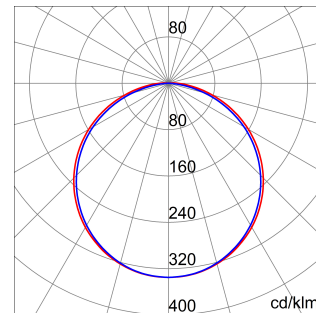

Smart [3] Plus is an IP66/69 ceiling light with LED Flip Type without wire boring, available in 3000K, 4000K, 5700K, with CRI ≥ 80 and ≥ 90 . IK08 body in self-extinguishing polycarbonate RAL7035, for industrial applications and ideal for production areas, warehouses, and logistics areas. Can replace high flux and lowbay fluorescent devices up to 10,000lm. Available in sizes 800, 1200, 1600mm, powers from 25W to 63W, flows from 4,000lm to 10,000lm, with integrated On/Off or DALI power and 3 different optical solutions, Transparent, Opal and Transparent screen with medium-beam optics complete with TIR lens made of PMMA. The version with through wiring has pre-wired mechanical and electrical components, with a maximum of 25 devices installed in a continuous row. It is possible to install the suspension and wall appliance, accessories bracket GW with inclination of 30° or 45° on the vertical axis. An emergency kit version is available.

DIMENSIONAL

PHOTOMETRIC DISTRIBUTION

TECHNICAL SYMBOLOGY

IP
IP66/IP69

IK
IK08

GWT
850 °C

Product Data Sheet
GWS3323BP840

SMART [3] PLUS