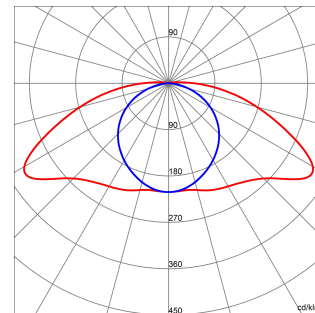

DIMENSIONAL

PHOTOMETRIC DISTRIBUTION

TECHNICAL SYMBOLOGY

IP
IP66/IP69

IK
IK08

GWT
850 °C

Product Data Sheet

GWS3322BB840