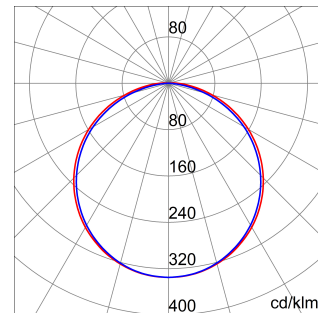

PHOTOMETRIC DISTRIBUTION

TECHNICAL SYMBOLOGY

IP

IP66/IP69

IK

IK08

GWT

850 °C