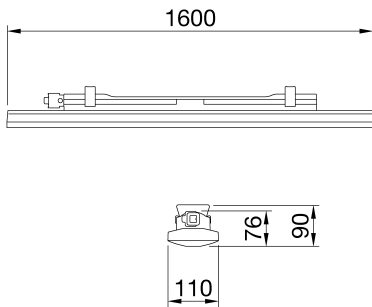

מידע כללי	תכונות אופטיקה ותאורה	שוקף עם עדשה פנימית
הקשר	תאורה למחסנים, חנוונים מקורים ואולמות ייצור תעשייתיים	אופטי
גוף תאורה יישום	התקן לד לתאורה כללית פנימי	דירוג סנור אחיד לזמן (לזמן) תפוקה יעילות (ואט/לזמן)
קוד דיגיטלי ייחודי (Datamatrix)	Datamatrix	6200
צבע	RAL 7035 אפור	135
סוג מקור אור מערכת הספק	לד 46 W	3000 K
משך חיי לד	L90B10(Tq25°C)=50.000h; L80B10(Tq25°C)=100.000h; L80B10(Tq50°C)=94.000h	צבע אינדקס רינדור צבע סטיית תקן של התאמת צבע
ק"ג(משקל) אחריות	4 שנים	80>CRI SDCM = 3'
טמפרטורת אחסון	f25 +80 °C	סיווג סיכון פוטו-ביולוגי
טמפרטורת עבודה	f20° - +50°C	טונדרט EN60598-1; IEC 62778; IEC62471'
חומרים	-	תכונות חשמליות ותאורה
גוף	פוליקרבונט	אספקה מתח 220-240 V f
סוג סינכר	UV פוליקרבונט מאוזן	50/60 Hz
אופטיקה	פנימית PMMA עדשת CNC	דרייבר
אטם	חומר איטום שמונה באמצעות	שיעור כשל של דרייבר הגנה מפני מתח יתר מערכת בקרה
קריס נעילה	-	התקנה ותחזוקה
בורג חיצוני	-	התקנה והרכבה
צבע	PC צבוע בדבק RAL7035	הטייה
תקנים ואישורים	-	חיווט
סיווג	-	קיבוע
אביזר עם מופחת טמפרטורת פני שטח	ן	אפשרות החלפה של מקור אור אפשרות החלפת גיר בקרה
DIN 18032-3 אישור	לא זמין	מובנה
IPEA	-	שטח פנים מרבי החשוף לרוח
class בידוד	II	-
IP	IP66/IP69	-
דרגה	-	-
זעזוע התנגדות	IK08	-
בדיקת חוט להט	850 °C	-

DIMENSIONAL