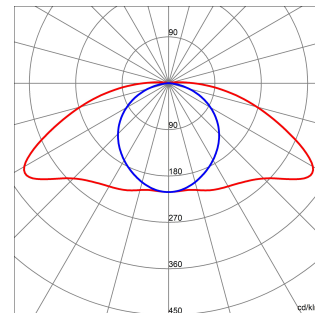

PHOTOMETRIC DISTRIBUTION

TECHNICAL SYMBOLOGY

IP

IP66/IP69

IK

IK08

GWT

850 °C