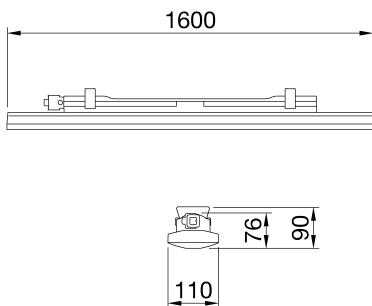

מידע כללי	תכונות אופטיקה ותאורה	שקוף מיקרופריזמטי
הקשר	תאורה למחסנים, חנוונים מקורים ואולמות ייצור תעשייתיים	אופטי
גוף תאורה יישום	התקן לד לתאורה כללית פנימי	UGR ≤ 25 (4H/3H) 7400
קוד דיגיטלי ייחודי (Datamatrix)	Datamatrix	יעילות (ואט/לומן) תפוקה (לומן)
צבע	RAL 7035 אפור	4000 K
סוג מקור אור מערכת הספק	לד 61 W	90 > CRI SDCM = 3*
משך חיי לד	L90B10(Tq25°C)=50.000h; L80B10(Tq25°C)=100.000h; L80B10(Tq50°C)=94.000h	סיווג סיכון פוטו-ביולוגי
ק"ג משקל	3.8	EN60598-1; IEC 62778; IEC62471*
אחריות	5 שנים	תכונות חשמליות ותאורה
טמפרטורת אחסון	-25 +80 °C	אספקה מתח
טמפרטורת עבודה	-25 +50 °C	220-240 V $\pm$
חומרים	-	50/60 Hz
גוף	פולי קרבונט	כלול
סוג סיכוך	UV פולי קרבונט מאוזן	F10 = 100.000h Tq25°C
אופטיקה	משולב במסך	DM 1KV / CM 2KV
אטם	CNC חומר איטום שמונה באמצעות	קבוי/פועל - עצמאי
קריס נעילה	-	-
בורג חיצוני	-	תקרה - התקנה על הקיר - תלייה
צבע	PC צבוע בדבק RAL7035	עם תפס לקיבוע
תקנים ואישורים	-	GW עם מחבר מוגן מים לחיבור
סיווג	-	תומך מפלדת אל-חלד
אביזר עם מופחת טמפרטורת פני שטח	כן	לא ניתן להחלפה
אישור DIN 18032-3	לא זמין	לא ניתן להחלפה
IPEA	-	מובנה
class בידוד	II	שטח פנים מרבי החשוף לרוח
IP	IP66/IP69	-
דרגה	-	-
זעזוע התנגדות	IK08	-
בדיקת חוט להט	850 °C	-

DIMENSIONAL