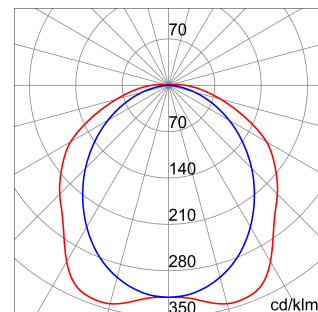

PHOTOMETRIC DISTRIBUTION

TECHNICAL SYMBOLOGY

IP

IP66/IP69

IK

IK08

GWT

850 °C