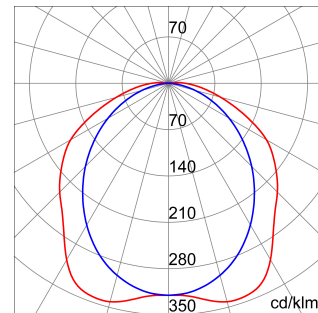

PHOTOMETRIC DISTRIBUTION

TECHNICAL SYMBOLOGY

IP

IP66/IP69

IK

IK08

GWT

850 °C