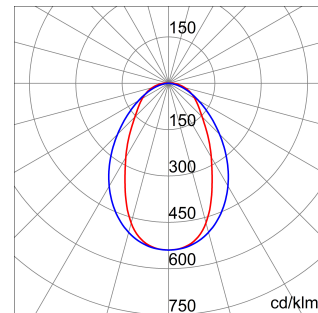

PHOTOMETRIC DISTRIBUTION

TECHNICAL SYMBOLOGY

IP

IP66/IP69

IK

IK08

GWT

850 °C