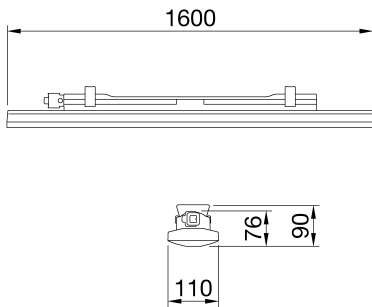

מידע כללי	-	תכונות אופטיקה ותאורה	-
הקשר	תאורה למחסנים, חנוונים מקורים ואולמות ייצור	אופטי	שוקף עם עדשה פנימית
גוף תאורה	התקן לד לתאורה כללית	דירוג סנור אחיד	UGR ≤ 25 (4H/8H)
יישום	פנימי	לומן (לומן)	7100
קוד דיגיטלי ייחודי (Datamatrix)	Datamatrix	יעילות (ואט/לומן)	154
צבע	RAL 7035 אפור	צבע	4000 K
סוג מקור אור	לד	אינדקס רינדור צבע	80 > CRI
מערכת הספק	46 W	סטיית תקן של התאמת צבע	SDCM = 3*
משך חיי לד	L90B10(Tq25°C)=50.000h; L80B10(Tq25°C)=100.000h; L80B10(Tq50°C)=94.000h	סיווג סיכון פוטו-ביולוגי	RG0*
ק"ג משקל	4	סטנדרט	EN60598-1; IEC 62778; IEC62471*
אחריות	5 שנים	תכונות חשמליות ותאורה	-
טמפרטורת אחסון	-25 +80 °C	אספקה מתח	220-240 V $\pm$
טמפרטורת עבודה	-25 +50 °C	מערכת בקרה	50/60 Hz
חומרים	-	דרייבר	כלול
גוף	פוליקרבונט	שיעור כשל של דרייבר	F10 = 100.000h Tq25°C
סוג סינכר	UV פוליקרבונט מאוזן	הגנה מפני מתח יתר	DM 1KV / CM 2KV
אופטיקה	פנימית PMMA עדשת	מערכת בקרה	כבוי/פועל - עצמאי
אטם	CNC חומר איטום שמונה באמצעות	התקנה ותחזוקה	-
קריס נעילה	-	התקנה והרכבה	תקרה - התקנה על הקיר - תלייה
בורג חיצוני	-	הטייה	עם תפס לקיבוע
צבע	PC צבוע בדבק RAL7035	חיווט	GW עם מחבר מוגן מים לחיבור
תקנים ואישורים	-	קיבוע	תומך מפלדת אל-חלד
סיווג	-	אפשרות החלפה של מקור אור	לא ניתן להחלפה
אביזר עם מופחת טמפרטורת פני שטח	כן	אפשרות החלפת גיר בקרה	לא ניתן להחלפה
אישור DIN 18032-3	לא זמין	קופסת דרייבר	מובנה
IPEA	-	שטח פנים מרבי החשוף לרוח	-
class בידוד	II	-	-
IP	IP66/IP69	-	-
דרגה	-	-	-
זעזוע התנגדות	IK08	-	-
בדיקת חוט להט	850 °C	-	-

DIMENSIONAL