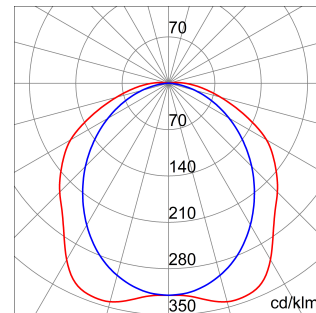

PHOTOMETRIC DISTRIBUTION

TECHNICAL SYMBOLOGY

IP

IP66/IP69

IK

IK08

GWT

850 °C