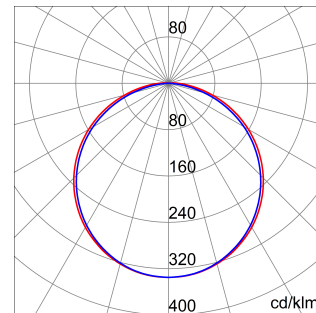

PHOTOMETRIC DISTRIBUTION

TECHNICAL SYMBOLOGY

IP

IP66/IP69

IK

IK08

GWT

850 °C