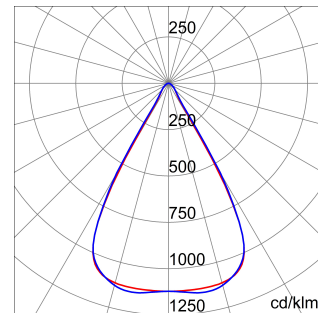

PHOTOMETRIC DISTRIBUTION