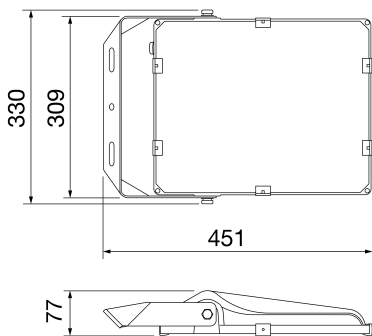

ELIA FL is a LED outdoor floodlight available in low, medium and high power versions for lighting external industrial areas, such as car parks and walkways or driveways. It can be mounted on surfaces, ceilings or on the ground using the adjustable steel bracket supplied with the device, or in the pole head version, courtesy of the dedicated accessory for poles with a diameter of up to 61mm. Crafted from black powder-coated die-cast aluminium, it is available in four sizes and powers, with integrated power supply in the On/Off or DALI options, three types of optic (30°, 60° and asymmetrical) with a colour temperature of 4,000K (neutral white) and a colour rendering index of more than 80. Tough and durable, ELIA FL has been designed to withstand surges of up to 10KV and temperature variations from -30 °C to + 50 °C, and offers protection from water and dust penetration of up to level IP66 and from shocks and impacts of up to level IK08. ELIA FL is quick and easy to install thanks to its limited weight and adjustable bracket.

### DIMENSIONAL