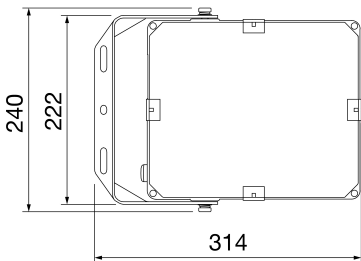

ELIA FL is a LED outdoor floodlight available in low, medium and high power versions for lighting external industrial areas, such as car parks and walkways or driveways. It can be mounted on surfaces, ceilings or on the ground using the adjustable steel bracket supplied with the device, or in the pole head version, courtesy of the dedicated accessory for poles with a diameter of up to 61mm. Crafted from black powder-coated die-cast aluminium, it is available in four sizes and powers, with integrated power supply in the On/Off or DALI options, three types of optic (30°, 60° and asymmetrical) with a colour temperature of 4,000K (neutral white) and a colour rendering index of more than 80. Tough and durable, ELIA FL has been designed to withstand surges of up to 10KV and temperature variations from -30 °C to + 50 °C, and offers protection from water and dust penetration of up to level IP66 and from shocks and impacts of up to level IK08. ELIA FL is quick and easy to install thanks to its limited weight and adjustable bracket.

### DIMENSIONAL