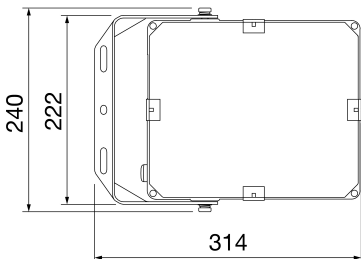

ELIA FL is a LED outdoor floodlight available in low, medium and high power versions for lighting external industrial areas, such as car parks and walkways or driveways. It can be mounted on surfaces, ceilings or on the ground using the adjustable steel bracket supplied with the device, or in the pole head version, courtesy of the dedicated accessory for poles with a diameter of up to 61mm. Crafted from black powder-coated die-cast aluminium, it is available in four sizes and powers, with integrated power supply in the On/Off or DALI options, three types of optic (30°, 60° and asymmetrical) with a colour temperature of 4,000K (neutral white) and a colour rendering index of more than 80. Tough and durable, ELIA FL has been designed to withstand surges of up to 10KV and temperature variations from -30 °C to + 50 °C, and offers protection from water and dust penetration of up to level IP66 and from shocks and impacts of up to level IK08. ELIA FL is quick and easy to install thanks to its limited weight and adjustable bracket.

### DIMENSIONAL