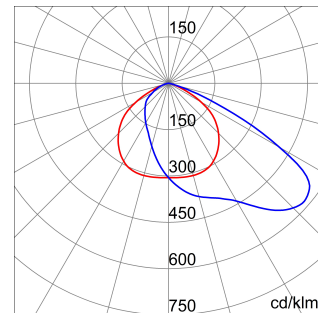

PHOTOMETRIC DISTRIBUTION