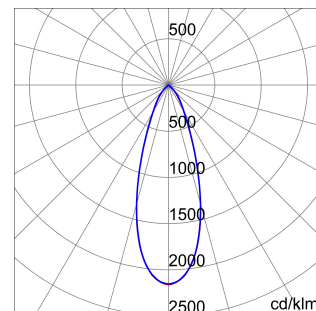

PHOTOMETRIC DISTRIBUTION