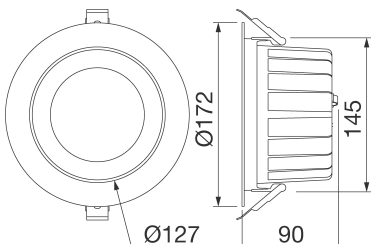

Product Data Sheet

GWF1411MG840

תאורת לד מודגשת - ELIA AL

ELIA AL is a flush-mounting LED device for accent lighting in commercial areas and offices, composed of a white powder-coated die-cast aluminium frame and 2 different optics (36° and 60°) that guarantee a UGR of less than 19. The range is available in two sizes, with a colour temperature of 3,000K (warm white) or 4,000K (neutral white), a colour rendering index of more than 80 or more than 90 and the option of an electronic power supply with On/Off or DALI command. This modular flush-mounting solution features a rotosymmetrical optic equipped with a passive heat removal system, in die-cast aluminium. Installation is quick and easy, thanks to of the reduced weight of the device, the bayonet coupling and the simple wiring, with the connector located on the device and remote power supply included.

DIMENSIONAL

PHOTOMETRIC DISTRIBUTION

Product Data Sheet
GWF1411MG840

תאורת לד מודגשת - ELIA AL

TECHNICAL SYMBOLOGY

IP
IP40 - IP54

IK
IK06

GWT
850 °C