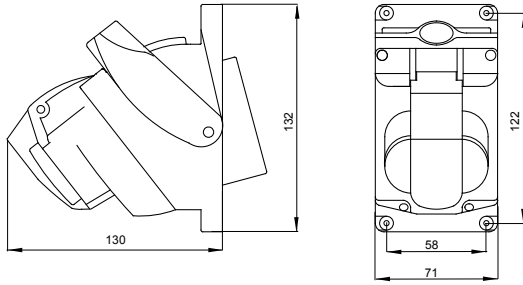

Product Data Sheet

GWF1411MG840

תאורת לד מודגשת - ELIA AL

ELIA AL is a flush-mounting LED device for accent lighting in commercial areas and offices, composed of a white powder-coated die-cast aluminium frame and 2 different optics (36° and 60°) that guarantee a UGR of less than 19. The range is available in two sizes, with a colour temperature of 3,000K (warm white) or 4,000K (neutral white), a colour rendering index of more than 80 or more than 90 and the option of an electronic power supply with On/Off or DALI command. This modular flush-mounting solution features a rotosymmetrical optic equipped with a passive heat removal system, in die-cast aluminium. Installation is quick and easy, thanks to of the reduced weight of the device, the bayonet coupling and the simple wiring, with the connector located on the device and remote power supply included.

DIMENSIONAL

PHOTOMETRIC DISTRIBUTION

Product Data Sheet
GWF1411MG840

תאורת לד מודגשת - ELIA AL

TECHNICAL SYMBOLOGY

IP
IP40 - IP54

IK
IK06

GWT
850 °C