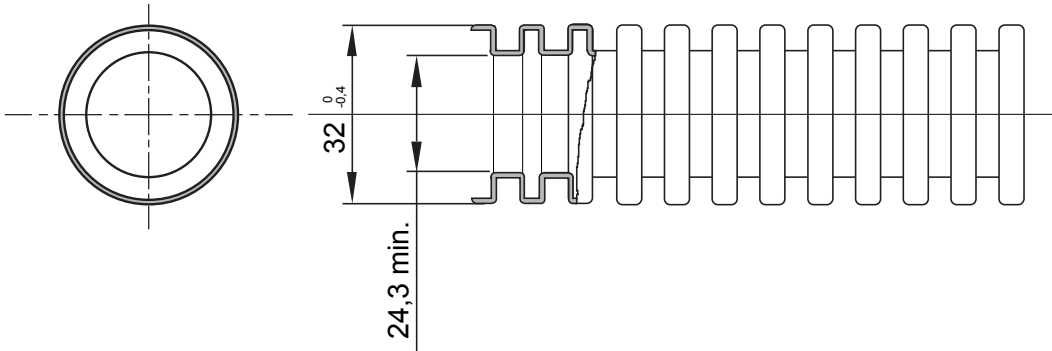

FK-Xtreme is a series of folding tubes available in 4 diameters (from 20 mm to 40 mm) and 6 colours, to identify the different lines of the electrical system. FK-Xtreme tubes are made via a co-extrusion process, which prevents the infiltration of liquid cement used for the creation of self-levelling substrates and allows the mechanical properties of the tubes to remain intact, even in extreme conditions. The range is designed to facilitate optimal setting and wiring operations.

### DIMENSIONAL