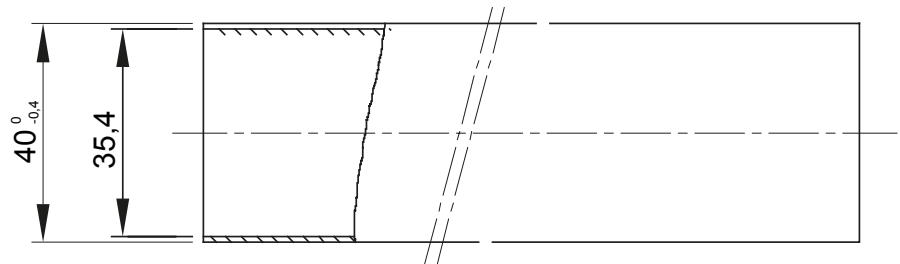

The system of medium rigid protective conduits made of high quality PVC to offer superior performance. Available in diameters from 16 to 32 mm and in lengths from 2 to 3 m. They can be integrated with flexible conduits and junction boxes. Completing the offer, a wide range of couplings and routing components with IP40 and IP67 degree of protection.

### DIMENSIONAL