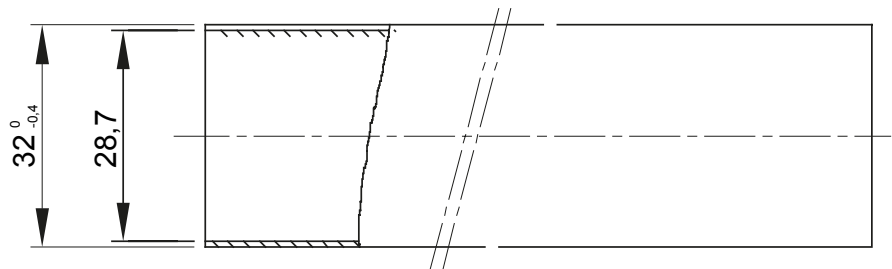

Light rigid conduits RK9 range, made of PVC, classification 22211, available in the following versions:  
 2 m length, grey RAL 7035 colour and five diameters, from 16 to 40 mm with sleeved end;  
 3 m length, grey RAL 7035 colour and six diameters, from 16 to 50 mm with straight end or sleeved end;  
 3 m length, white RAL 9010 colour and five diameters, from 16 to 40 mm with straight end.  
 Suitable for electrical and/or data transmission systems and to be installed in uncrowded areas. They represent the best solution for those who do not require a high impact resistance but at the same time do not want to compromise on quality. They can be integrated with spiraled sheaths and wall mounting enclosures. Completing the offer, a wide range of accessories and routing components from IP40 to IP67 protection rating. The RK9 conduits comply with Product Standard EN 61386-1 and EN 61386-21.

### DIMENSIONAL