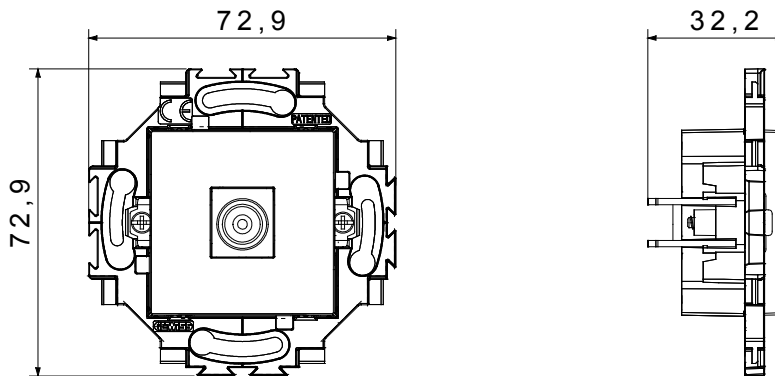

Residential series suitable for installations on round and square boxes, characterised by an elegant appearance and classic shapes. The plates, made of technopolymer in seven colours and with different modularities, from 1 to 5-gang, can be installed in both horizontal and vertical positions. The series, developed around a core of monobloc devices, is available in two colours: white and ivory, both with a glossy finish. Expandable with ChorusSmart modular devices.

קטגוריה	צבע	שנהב
חומר	טכנו-פולימר	מבריק
תיאור	ישר	0 dB
קיבוע	ברגים/עם רגליות	850 °C
לחץ תרמי עם כדור	125 °C	IEC 60169

DIMENSIONAL

TECHNICAL SYMBOLOGY

STANDARDS/APPROVALS