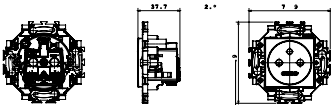

Residential series suitable for installations on round and square boxes, characterised by an elegant appearance and classic shapes. The plates, made of technopolymer in seven colours and with different modularities, from 1 to 5-gang, can be installed in both horizontal and vertical positions. The series, developed around a core of monobloc devices, is available in two colours: white and ivory, both with a glossy finish. Expandable with ChorusSmart modular devices.

### DIMENSIONAL