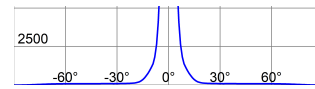

DIMENSIONAL

PHOTOMETRIC DISTRIBUTION

Product Data Sheet GWP3331AN740

STADIUM PRO

TECHNICAL SYMBOLOGY

IP
IP66

IK
IK08

GWT
-