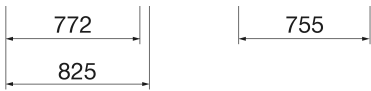

DIMENSIONAL

PHOTOMETRIC DISTRIBUTION

Product Data Sheet GWP3331AN740

STADIUM PRO

TECHNICAL SYMBOLOGY

IP
IP66

IK
IK08

GWT
-