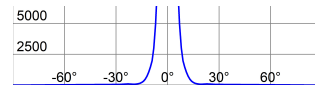

DIMENSIONAL

PHOTOMETRIC DISTRIBUTION

Product Data Sheet GWP3331AM857

STADIUM PRO

TECHNICAL SYMBOLOGY

0,36 m²

IP
IP66

IK
IK08