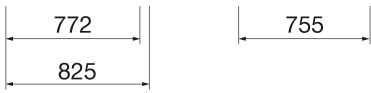

DIMENSIONAL

PHOTOMETRIC DISTRIBUTION

Product Data Sheet GWP3331AM857

STADIUM PRO

TECHNICAL SYMBOLOGY

0,36 m²

IP
IP66

IK
IK08