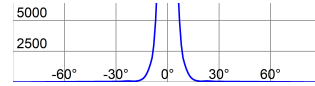

DIMENSIONAL

PHOTOMETRIC DISTRIBUTION

Product Data Sheet

GWP3331AM757

STADIUM PRO

TECHNICAL SYMBOLOGY

0,36 m²

IP
IP66