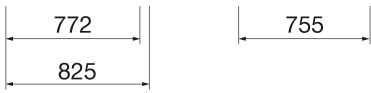

DIMENSIONAL

PHOTOMETRIC DISTRIBUTION

Product Data Sheet

GWP3331AL840

STADIUM PRO

TECHNICAL SYMBOLOGY

0,36 m²

IP
IP66