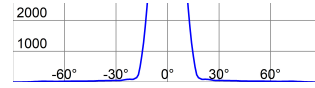

DIMENSIONAL

PHOTOMETRIC DISTRIBUTION

Product Data Sheet GWP3331AH757

STADIUM PRO

TECHNICAL SYMBOLOGY

0,36 m²

IP
IP66

IK
IK08