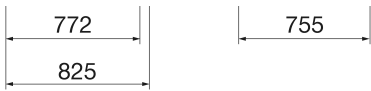

DIMENSIONAL

PHOTOMETRIC DISTRIBUTION

Product Data Sheet GWP3331AG757

STADIUM PRO

TECHNICAL SYMBOLOGY

0,36 m²

IP
IP66

IK
IK08