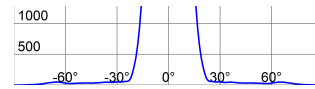

DIMENSIONAL

PHOTOMETRIC DISTRIBUTION

Product Data Sheet GWP3331AG757

STADIUM PRO

TECHNICAL SYMBOLOGY

0,36 m²

IP
IP66

IK
IK08