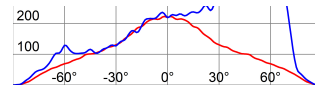

DIMENSIONAL

PHOTOMETRIC DISTRIBUTION

Product Data Sheet GWP3331AC957

STADIUM PRO

TECHNICAL SYMBOLOGY

0,36 m²

IP
IP66

IK
IK08