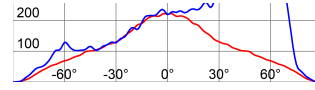

DIMENSIONAL

PHOTOMETRIC DISTRIBUTION

Product Data Sheet GWP3331AC757

STADIUM PRO

TECHNICAL SYMBOLOGY

IP
IP66

IK
IK08

GWT
-