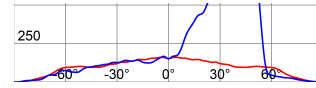

DIMENSIONAL

PHOTOMETRIC DISTRIBUTION

Product Data Sheet GWP3331AB757

STADIUM PRO

TECHNICAL SYMBOLOGY

0,36 m²

IP
IP66

IK
IK08