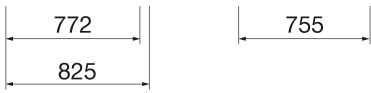

DIMENSIONAL

PHOTOMETRIC DISTRIBUTION

Product Data Sheet GWP3331AB757

STADIUM PRO

TECHNICAL SYMBOLOGY

0,36 m²

IP
IP66

IK
IK08