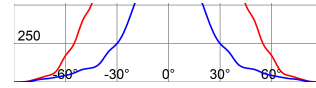

DIMENSIONAL

PHOTOMETRIC DISTRIBUTION

Product Data Sheet GWP3331AA757

STADIUM PRO

TECHNICAL SYMBOLOGY

IP
IP66

IK
IK08

GWT
-