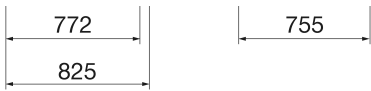

DIMENSIONAL

PHOTOMETRIC DISTRIBUTION

Product Data Sheet

GWP3331AA740

STADIUM PRO

TECHNICAL SYMBOLOGY

0,36 m²

IP
IP66