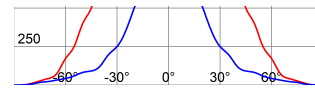

DIMENSIONAL

PHOTOMETRIC DISTRIBUTION

Product Data Sheet

GWP3331AA740

STADIUM PRO

TECHNICAL SYMBOLOGY

0,36 m²

IP
IP66