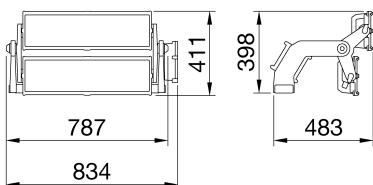

DIMENSIONAL

PHOTOMETRIC DISTRIBUTION

Product Data Sheet
GWP3231AH757

STADIUM PRO

TECHNICAL SYMBOLOGY

0,24 m²

IP
IP66

IK
IK08