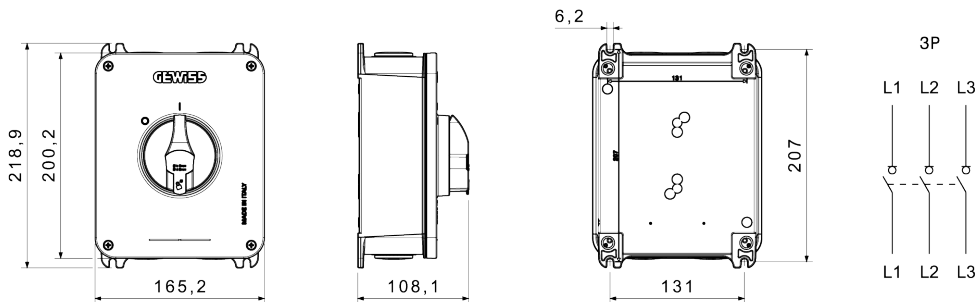

70 RT HP is a complete offer of rotary isolator switches from 16 A to 160 A, available in boxes both in insulating material and aluminium, in control or emergency versions, compatible with the main applications for residential, tertiary and industrial contexts. DC versions for photovoltaic applications are also available from 16 A to 40 A in insulating box. The series is completed with versions for board from 16 A to 1000 A and for DIN rail fixing from 16 A to 63 A, which can be equipped with auxiliary contacts. The devices have been designed to reduce wiring time, facilitate installation and guarantee the maximum safety and robustness even in the most demanding conditions.

#### CARACTERÍSTICAS ELÉCTRICAS

CARACTERÍSTICAS ELÉCTRICAS		- Características funcionales	
Interruptor	Interruptor rotativo	Versión	Caja
Corriente nominal (A)	80	Material	Aluminio
Nº polos	3P	Tipología	Mando
Tensión nominal de aislamiento Ui (Vac)	690	Color maneta	Negro
Corriente en AC21A (415V)	80	Bloqueable	SI (max. 3 candados en ON y OFF)
Corriente en AC22A (415V) (A)	80	Grado de protección	IP66/IP69
Corriente en AC23A (415V) (A)	80	Resistencia a impactos	IK11 (caja); IK08 (mando)
Corriente nominal de cortocircuito condicionada Icc (415 V) (kA)	6	Temperatura de trabajo	-25 +60 °C
Sección cables	2,5-25 mm <sup>2</sup>	Entradas de cable por el lado superior	2 x M32 + 2 x arandelas M16 máx. (T)
<b>ACCESORIOS</b>	-	Entradas de cable por el lado inferior	2 x M32 + 2 x arandelas M16 máx. (T)
Tipo accesorios	Máx. 2 contactos auxiliares (1 por lado)	Entradas de cable posteriores	2 x centradores M32 máx.

#### DIMENSIONAL