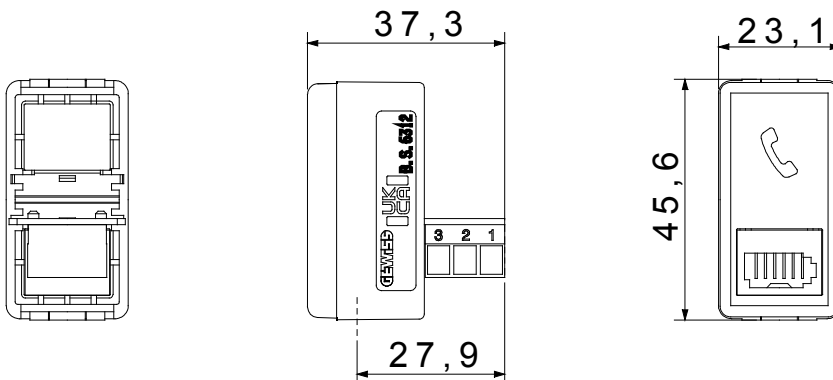

The System modular devices make it possible to create infinite combination between devices and plates, thanks to a complete range that is able to satisfy all design, functional and installation requirements. Colour and finiture: glossy white, bright and versatile
The range includes commands, socket- outlets, protection, indicators, connectors and devices for the control, safety and comfort of your home.

Kategorie	Telefondose	Beschreibung	Britisch 6 Kontakte
Farbe	Weiss	Standard	British
Typ Kabel	-	Anschluss	Schraubklemmen
Anz. SYSTEM Module	1	Material	Technopolymer
Electrocod	3721		

Abmessungen

Normen / Richtlinien