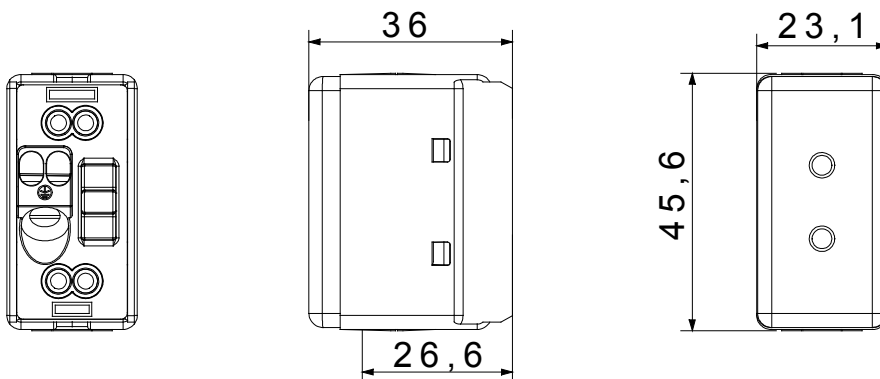

The System modular devices make it possible to create infinite combination between devices and plates, thanks to a complete range that is able to satisfy all design, functional and installation requirements. Colour and finiture: glossy white, bright and versatile
The range includes commands, socket- outlets, protection, indicators, connectors and devices for the control, safety and comfort of your home.

Catégorie	- Description		2P - 6A - 24 V
Pour broches	Ø 3 mm	Entraxe	12.4 mm
Thermopression avec bille	125 °C	Capacité de serrage des bornes câbles souples (mm ²)	min. 0,75 - max. 2x4
Capacité de serrage des bornes câbles rigides (mm ²)	min. 0,5 - max. 2x2,5	Couleur	Blanc
Nb modules System	1	Fixation câble	À vis
Matière	Technopolymère	Electrocod	0131

DIMENSIONS

SYMBOLE TECHNIQUE

NORMES ET HOMOLOGATIONS