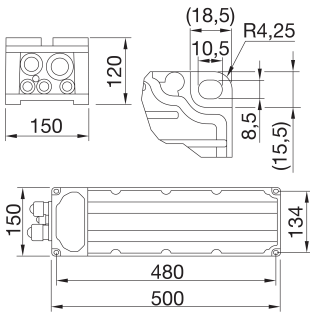

DALI POWER SUPPLY UNIT FOR STADIUM PRO 3

Insulation class	I	IP degree	IP66
Mechanical resistance	IK08	Voltage	220-400 V - 50/60 Hz
Versions	DALI	Description	Stadium PRO 3 DALI 400V power pack
Weight (kg)	6.1	Series	Stadium PRO 3
Application	Indoor / Outdoor	Number of modules	3M
Maximum surface exposed to the wind	0.075 m <sup>2</sup>	Warranty	5 years
Operating temperature	-25 +50 °C	Overvoltage resistance	DM 10KV / CM 10KV
Driver failure rate	F10 = 50.000h Tq25°C		

### DIMENSIONAL