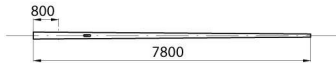

Tapered pole for planting, in 3mm hot galvanised sheet steel painted with polyester powder. With two slots (46x186mm) for cable inlet, and with junction terminal block included. Terminal block door painted in the same colour as the pole.

Series	STREET [O3]	Type	Conical
Finishing	Painted	Weight (kg)	54
Colour	Graphite grey	Total length (m)	7.8
Planting (m)	0.8	Base diameter (mm)	138
Top diameter (mm)	60	Electrocod	240

DIMENSIONAL

PHOTOMETRIC DISTRIBUTION