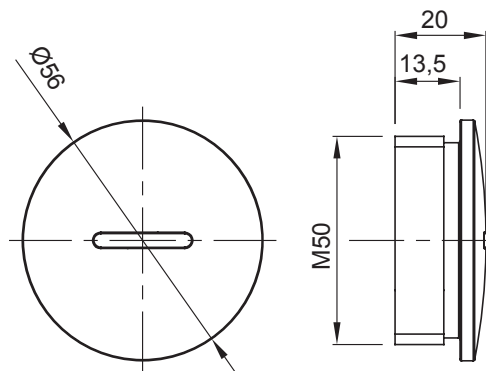

Colour	Grey RAL 7035	IP degree	IP65
Material	Nylon	Pitch	M50
Electrocod	36B		

DIMENSIONAL

TECHNICAL SYMBOLOGY

IP

IP65