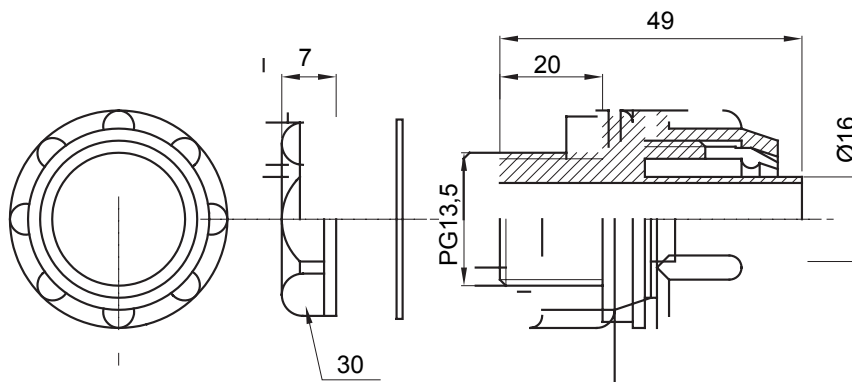

Straight and revolving coupling device for sheath with IP54 protection degree.

Colour	Grey RAL 7035	IP degree	IP54
PG pitch	13.5	Sheath Ø (mm)	16
Type	Fixed	Electrocod	210

### DIMENSIONAL