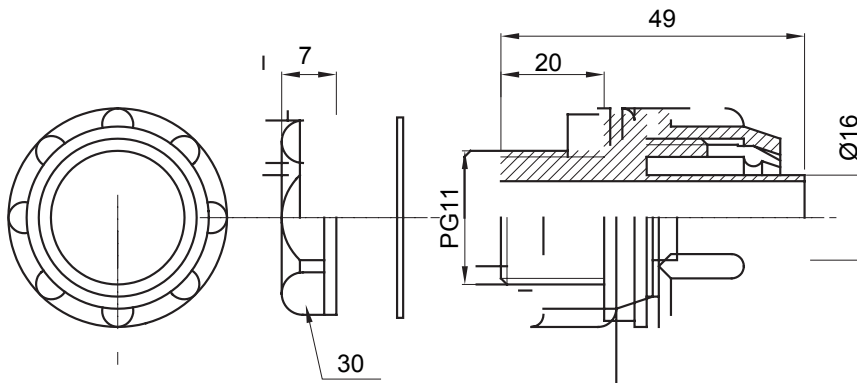

Straight and revolving coupling device for sheath with IP54 protection degree.

Colour	Grey RAL 7035	IP degree	IP54
PG pitch	11	Sheath Ø (mm)	16
Type	Fixed	Electrocod	210

DIMENSIONAL

TECHNICAL SYMBOLOGY

IP