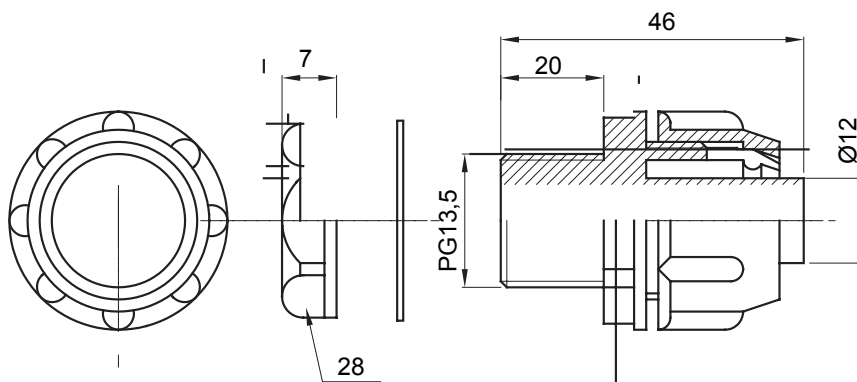

Straight and revolving coupling device for sheath with IP54 protection degree.

Colour	Grey RAL 7035	IP degree	IP54
PG pitch	13.5	Sheath Ø (mm)	12
Type	Fixed	Electrocod	210

DIMENSIONAL

TECHNICAL SYMBOLOGY